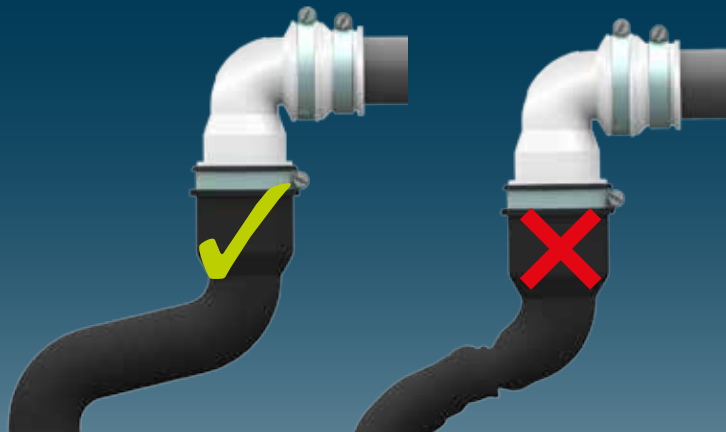

wateraanluitpunt

Keerklep EB

8

**SANICOMPACT SILENCE ECO+
CR15**

220-240 V - 50 Hz - 2,5 A - 550 W - IP44 - ⚡

SANICOMPACT® PRO
SILENCE ECO+ code: C11

SANICOMPACT® ELITE
SILENCE ECO+ code: C6

SANICOMPACT® LUXE
SILENCE ECO+ code: C3