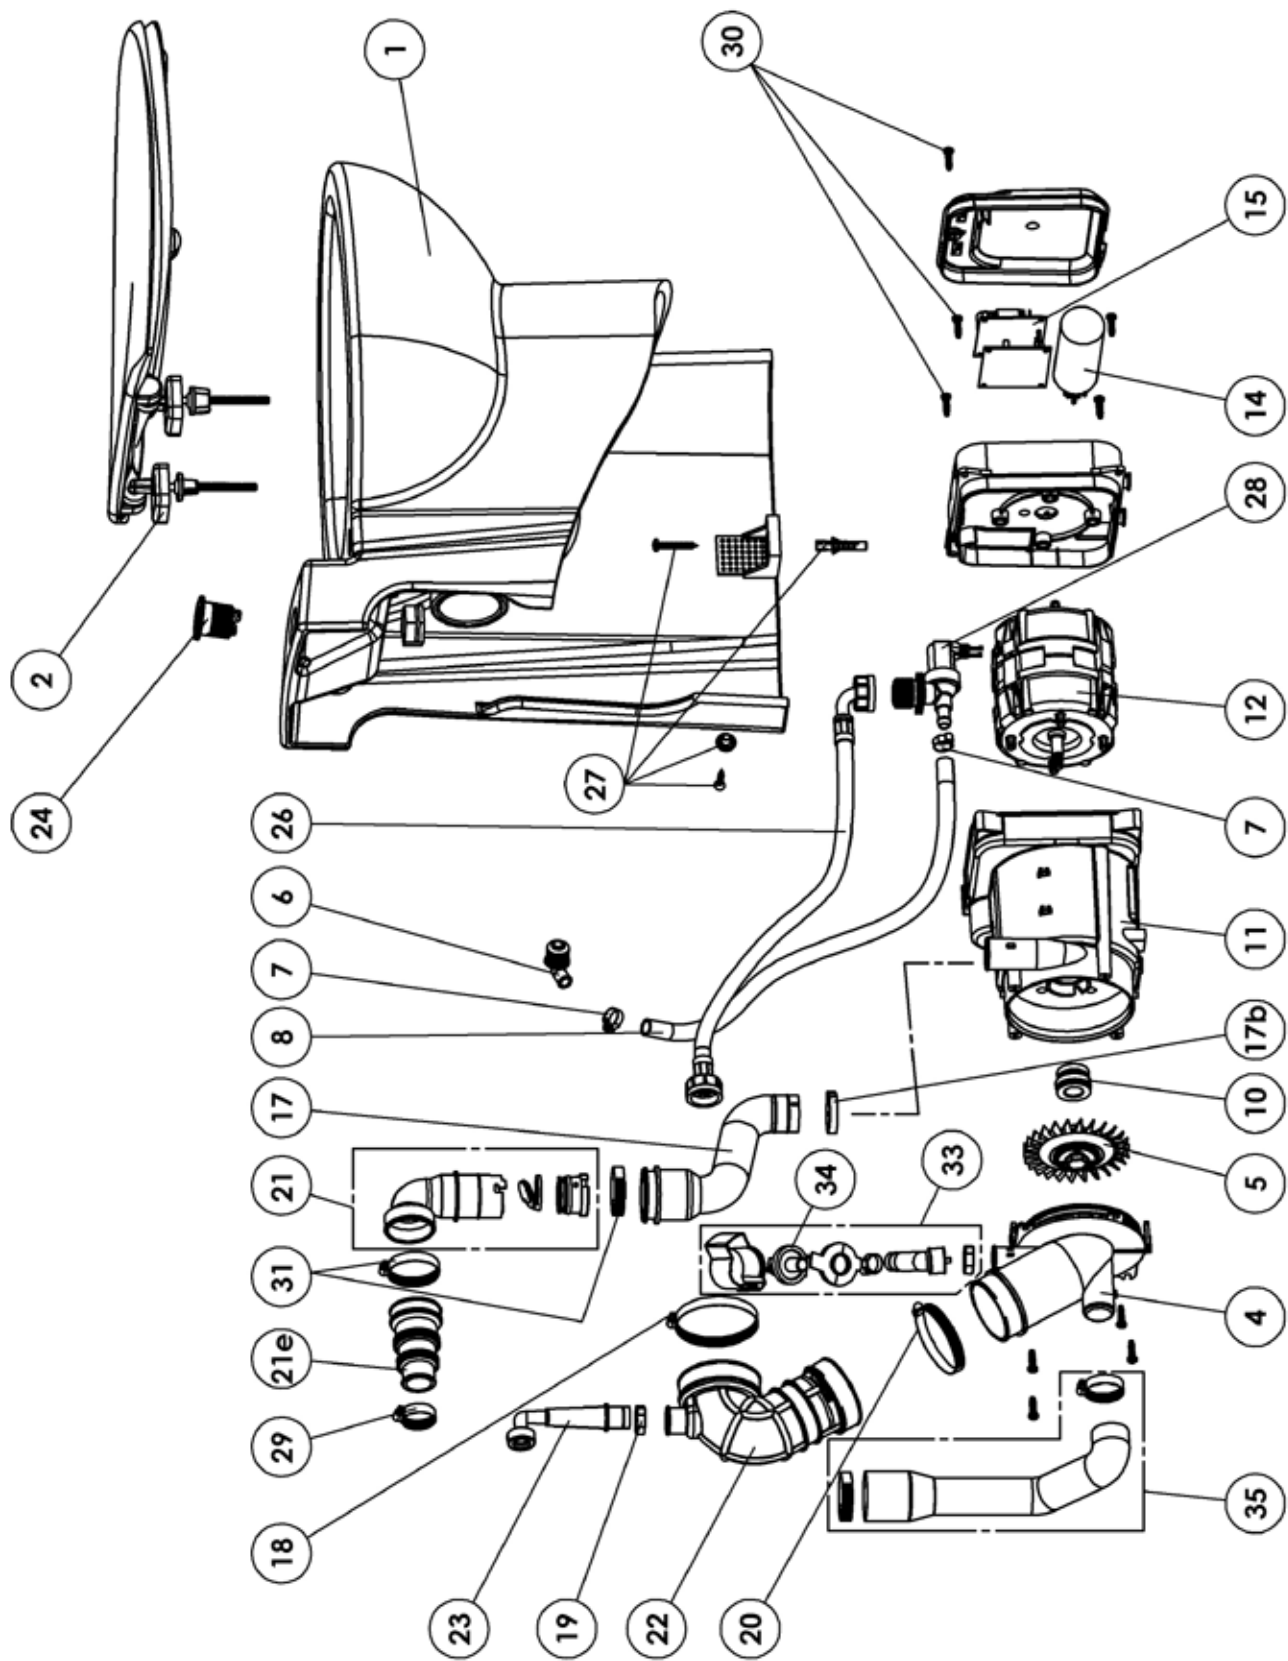

SANICOMPACT® 48
SILENCE ECO+ code: C48

SANICOMPACT® C4
SILENCE ECO+ code: C4