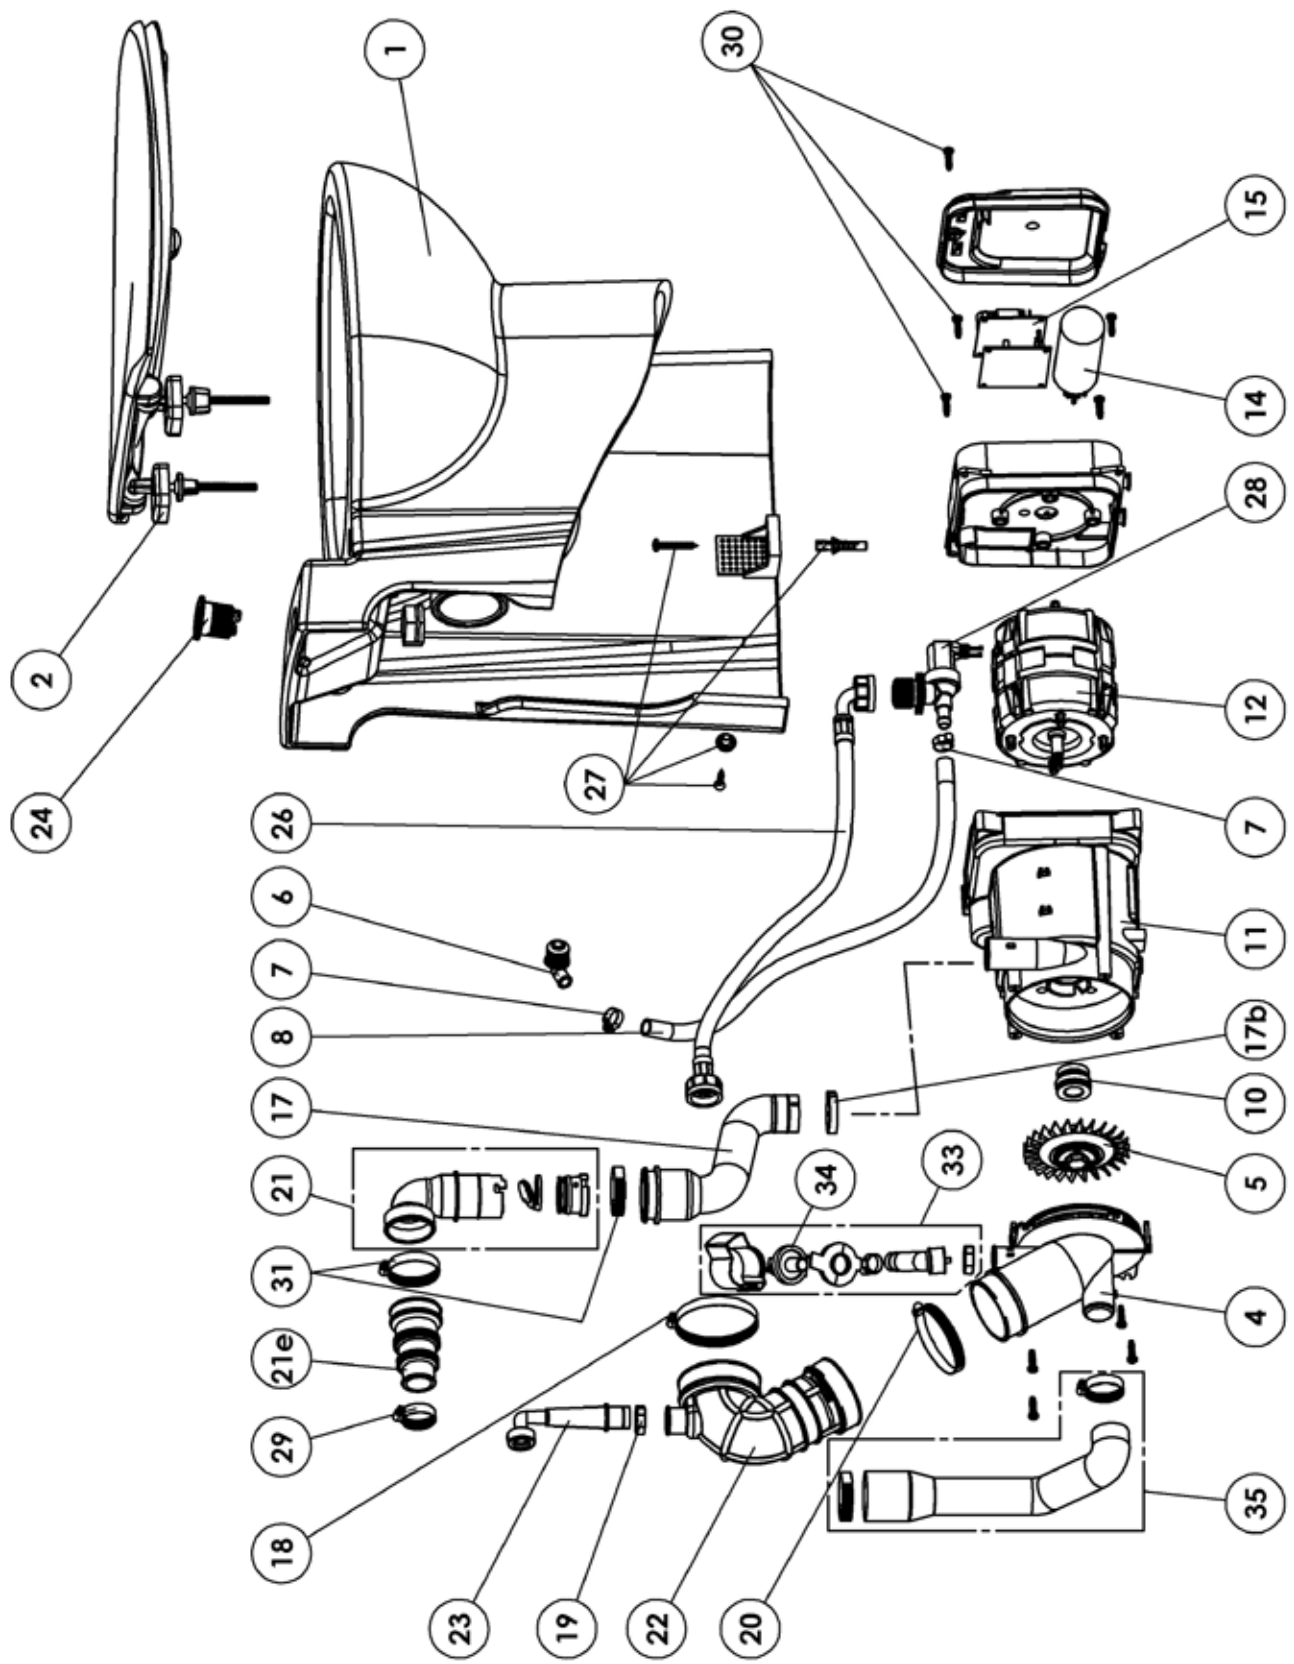

SANICOMPACT® 48
SILENCE ECO+ code: C48

SANICOMPACT® C4
SILENCE ECO+ code: C4