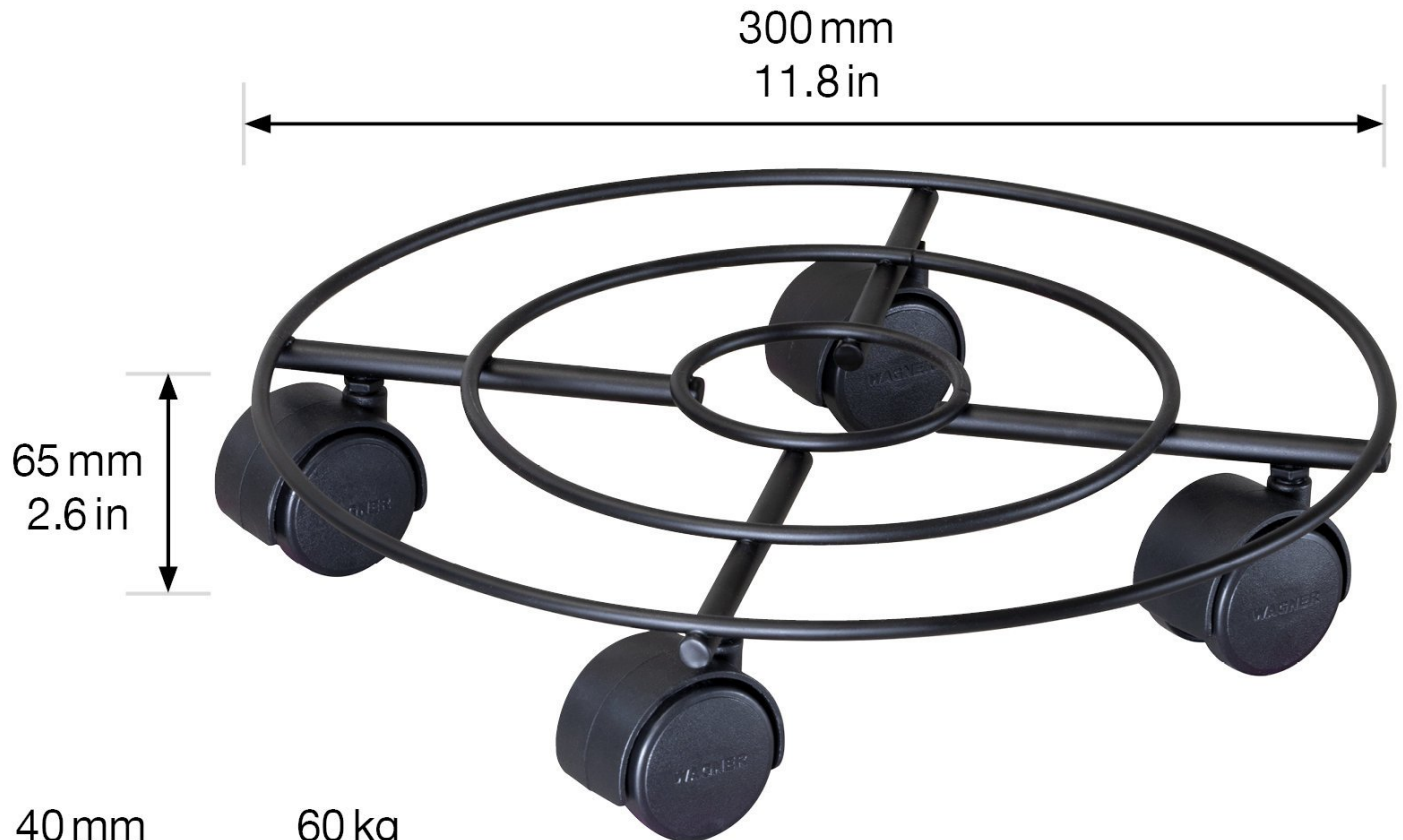

WAGNER®

design yourself

40 mm
1.6 in

60 kg
132 lbs