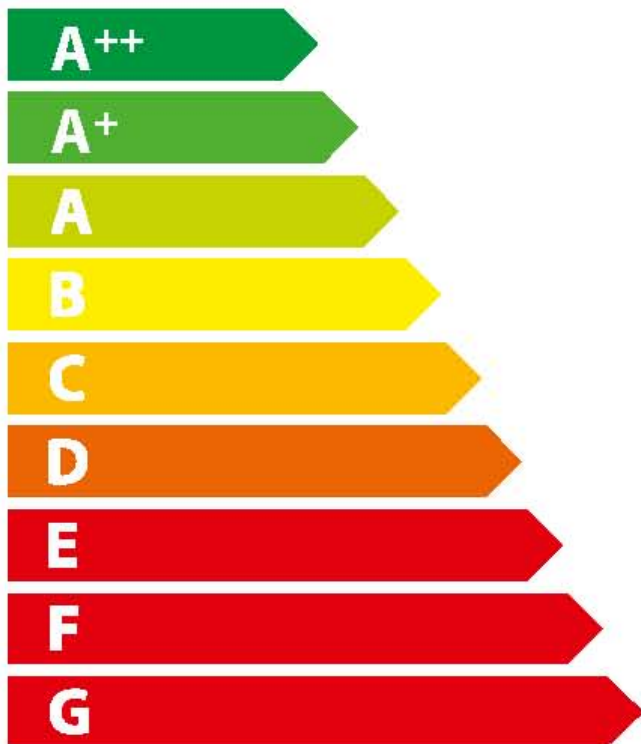

**ENERG**  
енергия · ενεργεια

Y IJA  
IE IA

KLIMA

SRE 8040 C

4,0  
kW

The icon block contains three symbols: a window with four panes, a lamp with an upward-pointing arrow, and a radiator with wavy lines above it. To the right of these icons, the text '4,0 kW' is displayed in a large, bold font.